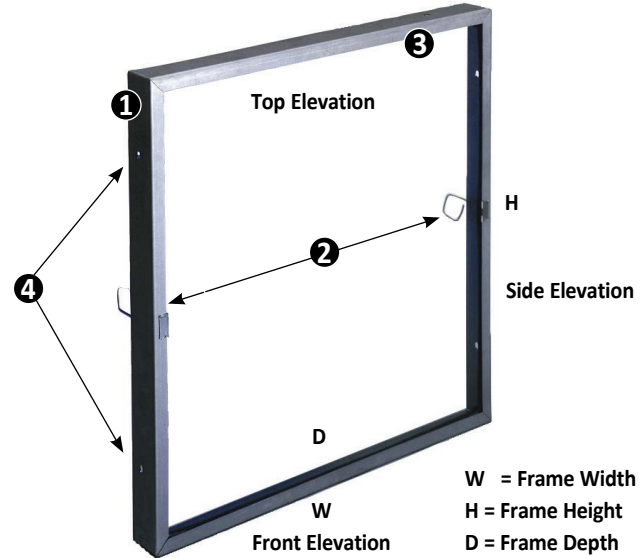

Koch Type AR Filter Holding Frames

Special Features

- ① 16 gauge steel construction
- ② Type CA Clips
- ③ Continuous Polyurethane Gasket
- ④ Pre-punched holes for filter bank assembly

Table I AR Frame Data

Model Number	Nominal Size	Actual Size
AR-442	24x24x2	24 x 24 x 1.88
AR-052	20x25x2	20 x 25 x 1.88
AR-002	20x20x2	20 x 20 x 1.88
AR-652	16x25x2	16 x 25 x 1.88
AR-602	16x20x2	16 x 20 x 1.88
AR-242	12x24x2	12 x 24 x 1.88
AR-443	24x24x3	24 x 24 x 2.88
AR-053	20x25x3	20 x 25 x 2.88
AR-003	20x20x3	20 x 20 x 2.88
AR-653	16x25x3	16 x 25 x 2.88
AR-603	16x20x3	16 x 20 x 2.88
AR-243	12x24x3	12 x 24 x 2.88
AR-444	24x24x4	24 x 24 x 3.88
AR-054	20x25x4	20 x 25 x 3.88
AR-004	20x20x4	20 x 20 x 3.88
AR-654	16x25x4	16 x 25 x 3.88
AR-604	16x20x4	16 x 20 x 3.88
AR-244	12x24x4	12 x 24 x 3.88

Table II CA Clip Data

Model Number	Clip Length	Recommended Application
CA-01	1"	• 1" Disposable, 1" Multipleat • 1" Metal Filters, 1" Pad Holding Frames • Multi-Sak • Filters utilizing 1" Header
CA-02	2"	• 2" Disposable, 2" Multipleat • 2" Metal Filters, 2" Pad Holding Frames
CA-03	3"	• Combination of 2" Prefilter and 1" Headered Filter
CA-04	4"	• 4" Multipleat • 4" Metal Filters

Additional Clip Data:

1. Clip lengths other than these listed above are available