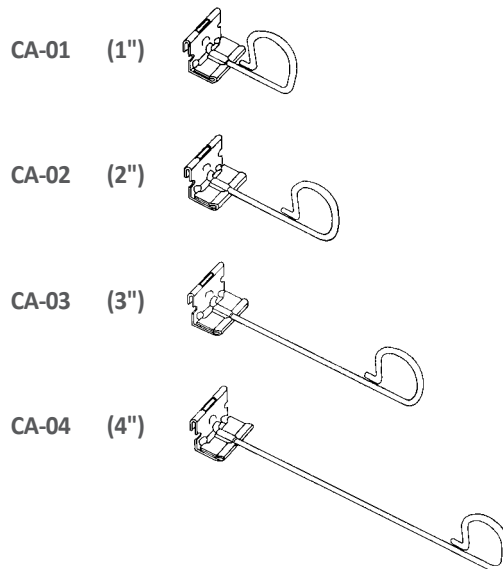

Type CA Clips

Each Type AR Filter Holding Frame is furnished with Type CA Clips. These multi-purpose spring clips make the AR Frame the most versatile holding frame available.

Type CA Clips are designed to hold many different filter styles and are available in several lengths. See Table II on the reverse side for further data on Type CA Clips and their recommended applications.

* Please state clip size and quantity when ordering.