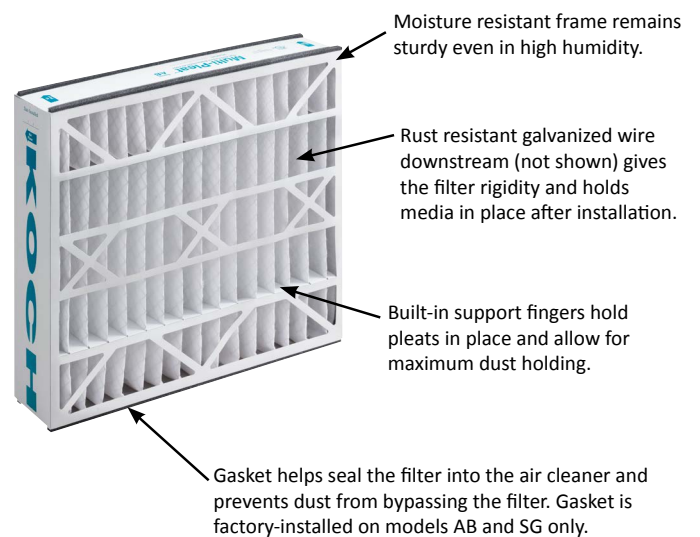

Multi-Pleat Construction