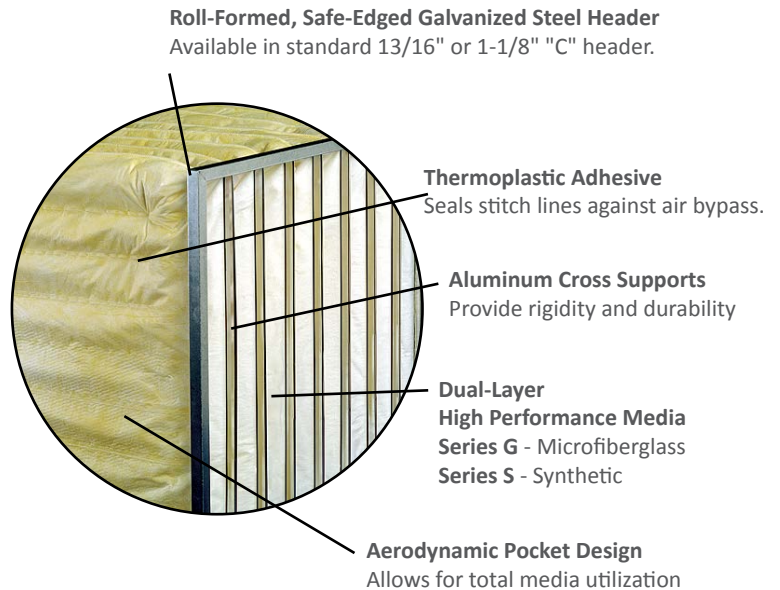

Multi-Sak Construction